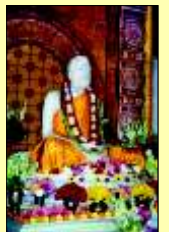

Meditation

Meditation: Bust

Samadhi

Samadhi: Bust

Samadhi at Kirtan

Standing in Studio

By Frank Dvorak

Statue at Belur Math

Sizes Poses	COLOUR PHOTOGRAPHS AND PHOTO LAMINATIONS										BLACK & WHITE PHOTOGRAPHS AND PHOTO LAMINATIONS											
	3½"x5" PC		5"x7"		8"x10"		10"x12"		12"x15"		16"x20"		3"x4½" Qtr		5"x7" Cab		7"x9" Full		10"x12"		12"x15"	
	PHOTOGRAPH Rs. 5.00	LAMINATION Rs. 22.00	PHOTOGRAPH Rs. 15.00	LAMINATION Rs. 48.00	PHOTOGRAPH Rs. 33.00	LAMINATION Rs. 106.00	PHOTOGRAPH Rs. 90.00	LAMINATION Rs. 203.00	PHOTOGRAPH Rs. 150.00	LAMINATION Rs. 308.00	PHOTOGRAPH Rs. 265.00	LAMINATION Rs. 530.00	PHOTOGRAPH Rs. 7.00	LAMINATION Rs. 23.00	PHOTOGRAPH Rs. 14.00	LAMINATION Rs. 47.00	PHOTOGRAPH Rs. 27.50	LAMINATION Rs. 96.00	PHOTOGRAPH Rs. 70.00	LAMINATION Rs. 196.00	PHOTOGRAPH Rs. 140.00	LAMINATION Rs. 300.00
Meditation																						
Meditation: Bust																						
Samadhi																						
Samadhi: Bust																						
Samadhi at Kirtan																						
Standing in Studio																						
By Frank Dvorak																						
Statue at Belur Math																						

Sri Sarada Devi

Meditation																						
Meditation: Bust																						
With Lily Plant																						
Sitting on Veranda																						
Stretched Legs																						
Standing																						
At Belur Math																						
By Frank Dvorak																						