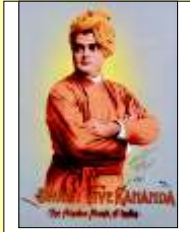

Posters on Art Paper of Swami Vivekananda

						Silver Back	18"x28"	Rs. 15.00	
						Silver Back	11"x22"	Rs. 7.00	
						Yellow Background	11"x17"	Rs. 7.00	
						Blue Background	11"x17"	Rs. 7.00	
						Hindu Monk	11"x17"	Rs. 7.00	
						Wandering Monk	11"x17"	Rs. 7.00	
						With beard & turban	11"x17"	Rs. 7.00	

Printed Pictures on Art Board

Swami Vivekananda
Meditation

Sri Ramakrishna
Meditation

Sri Sarada Devi
Meditation

Swami Vivekananda
Reclining in Chair

Swami Vivekananda
Hindu Monk

Direct Disciples of
Sri Ramakrishna

Sri Ramakrishna (Meditation, Sepia)	11 x 14 inch	Rs. 7.00	
Sri Sarada Devi (Meditation, Sepia)	11 x 14 inch	Rs. 7.00	
Swami Vivekananda (Meditation, Sepia)	11 x 14 inch	Rs. 7.00	
Swami Vivekananda (Reclining on Chair, Sepia)	11 x 14 inch	Rs. 7.00	
Swami Vivekananda (Hindu Monk, Colour)	18 x 28 inch	Rs.25.00	
Direct Disciples of Sri Ramakrishna (Sepia)	5½ x 7½ inch	Rs. 2.50	
Sri Ramakrishna (Bust)	3½ x 4½ inch	Rs. 0.50	
Sri Sarada Devi (Bust)	3½ x 4½ inch	Rs. 0.50	
Swami Vivekananda (Chicago Bust)	3½ x 4½ inch	Rs. 0.50	
Swami Vivekananda (Chicago with Signature)	3½ x 4½ inch	Rs. 0.50	
Swami Vivekananda (in chair with Signature)	3½ x 4½ inch	Rs. 0.50	
Swami Vivekananda (in California)	3½ x 4½ inch	Rs. 0.50	